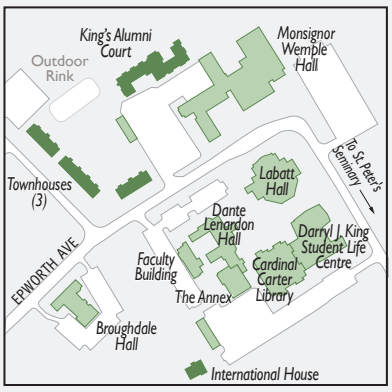

Western

THE RESEARCH PARK
London Campus

Stiller Centre
999 Collip
National Research Centre

WINDERMERE ROAD

250 Metres
Walking Time: 3-4 Minutes

Brescia University College
Ursuline Hall
Brescia Building
Clare Hall
Mother St James Memorial Building
Mary Manor

SARNIA ROAD

TD Stadium
Soccer Pitches
Alumni Field
Mustangs Field

HURON UNIVERSITY COLLEGE
University Community Centre
University College
PHOTOS University Hill

OXFORD DR
LAMBTON DR
HURON DR

Spencer Hall
Mount Health Centre
Western Centre for Public Health and Family Medicine
CEREMONY North Campus Building
COMPLIMENTARY PARKING Shuttle Pick Up & Drop Off Medway Lot
UNIVERSITY DR
Sydenham Hall
Medway Hall
Alumni House

RICHMOND STREET (HWY 4)

Welcome to Western

- Welcome Centre booths
- Emergency Phone
- Barrier-free (accessible) meters
- Visitor parking lot
See detailed parking maps for additional visitor parking at meters and pay & display areas.
- Student housing
- Off-campus buildings housing Western facilities