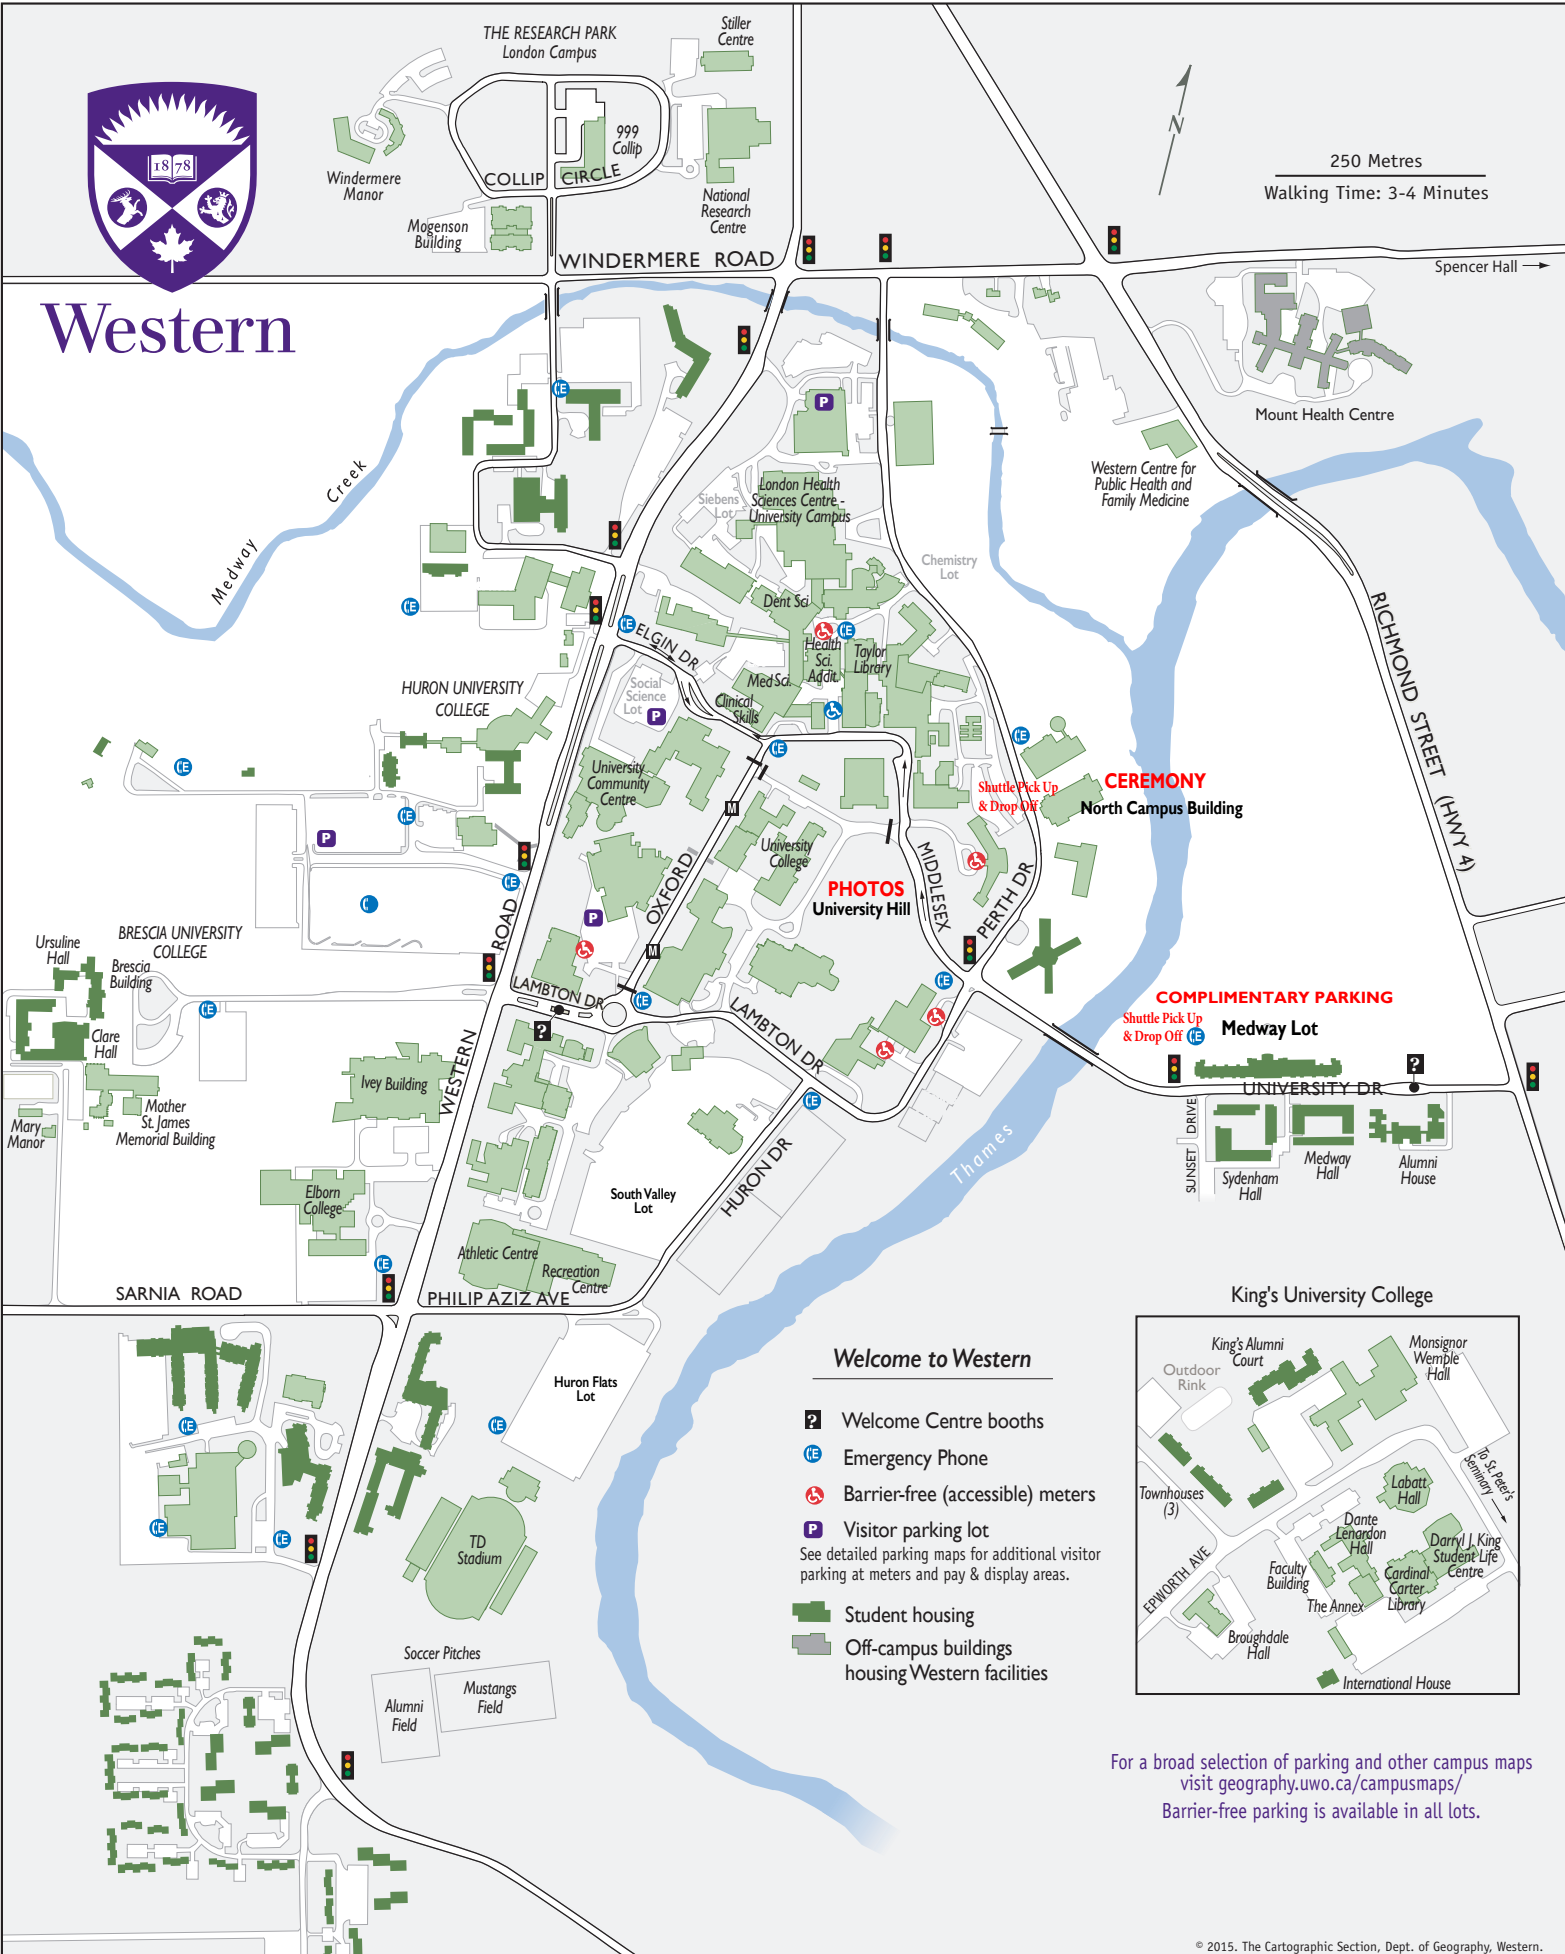

Western

THE RESEARCH PARK
London Campus

Stiller Centre
999 Collip
National Research Centre

WINDERMERE ROAD

250 Metres
Walking Time: 3-4 Minutes

Brescia University College
Ursuline Hall
Brescia Building
Clare Hall
Mother St James Memorial Building
Mary Manor

SARNIA ROAD

TD Stadium
Soccer Pitches
Alumni Field
Mustangs Field

HURON UNIVERSITY COLLEGE
University Community Centre
University College
PHOTOS University Hill

OXFORD DR
LAMBTON DR
HURON DR

Spencer Hall
Mount Health Centre
Western Centre for Public Health and Family Medicine
CEREMONY North Campus Building
COMPLIMENTARY PARKING Shuttle Pick Up & Drop Off Medway Lot
UNIVERSITY DR
Sydenham Hall
Medway Hall
Alumni House

RICHMOND STREET (HWY 4)

Welcome to Western

- Welcome Centre booths
- Emergency Phone
- Barrier-free (accessible) meters
- Visitor parking lot
See detailed parking maps for additional visitor parking at meters and pay & display areas.
- Student housing
- Off-campus buildings housing Western facilities

For a broad selection of parking and other campus maps visit geography.uwo.ca/campusmaps/
Barrier-free parking is available in all lots.